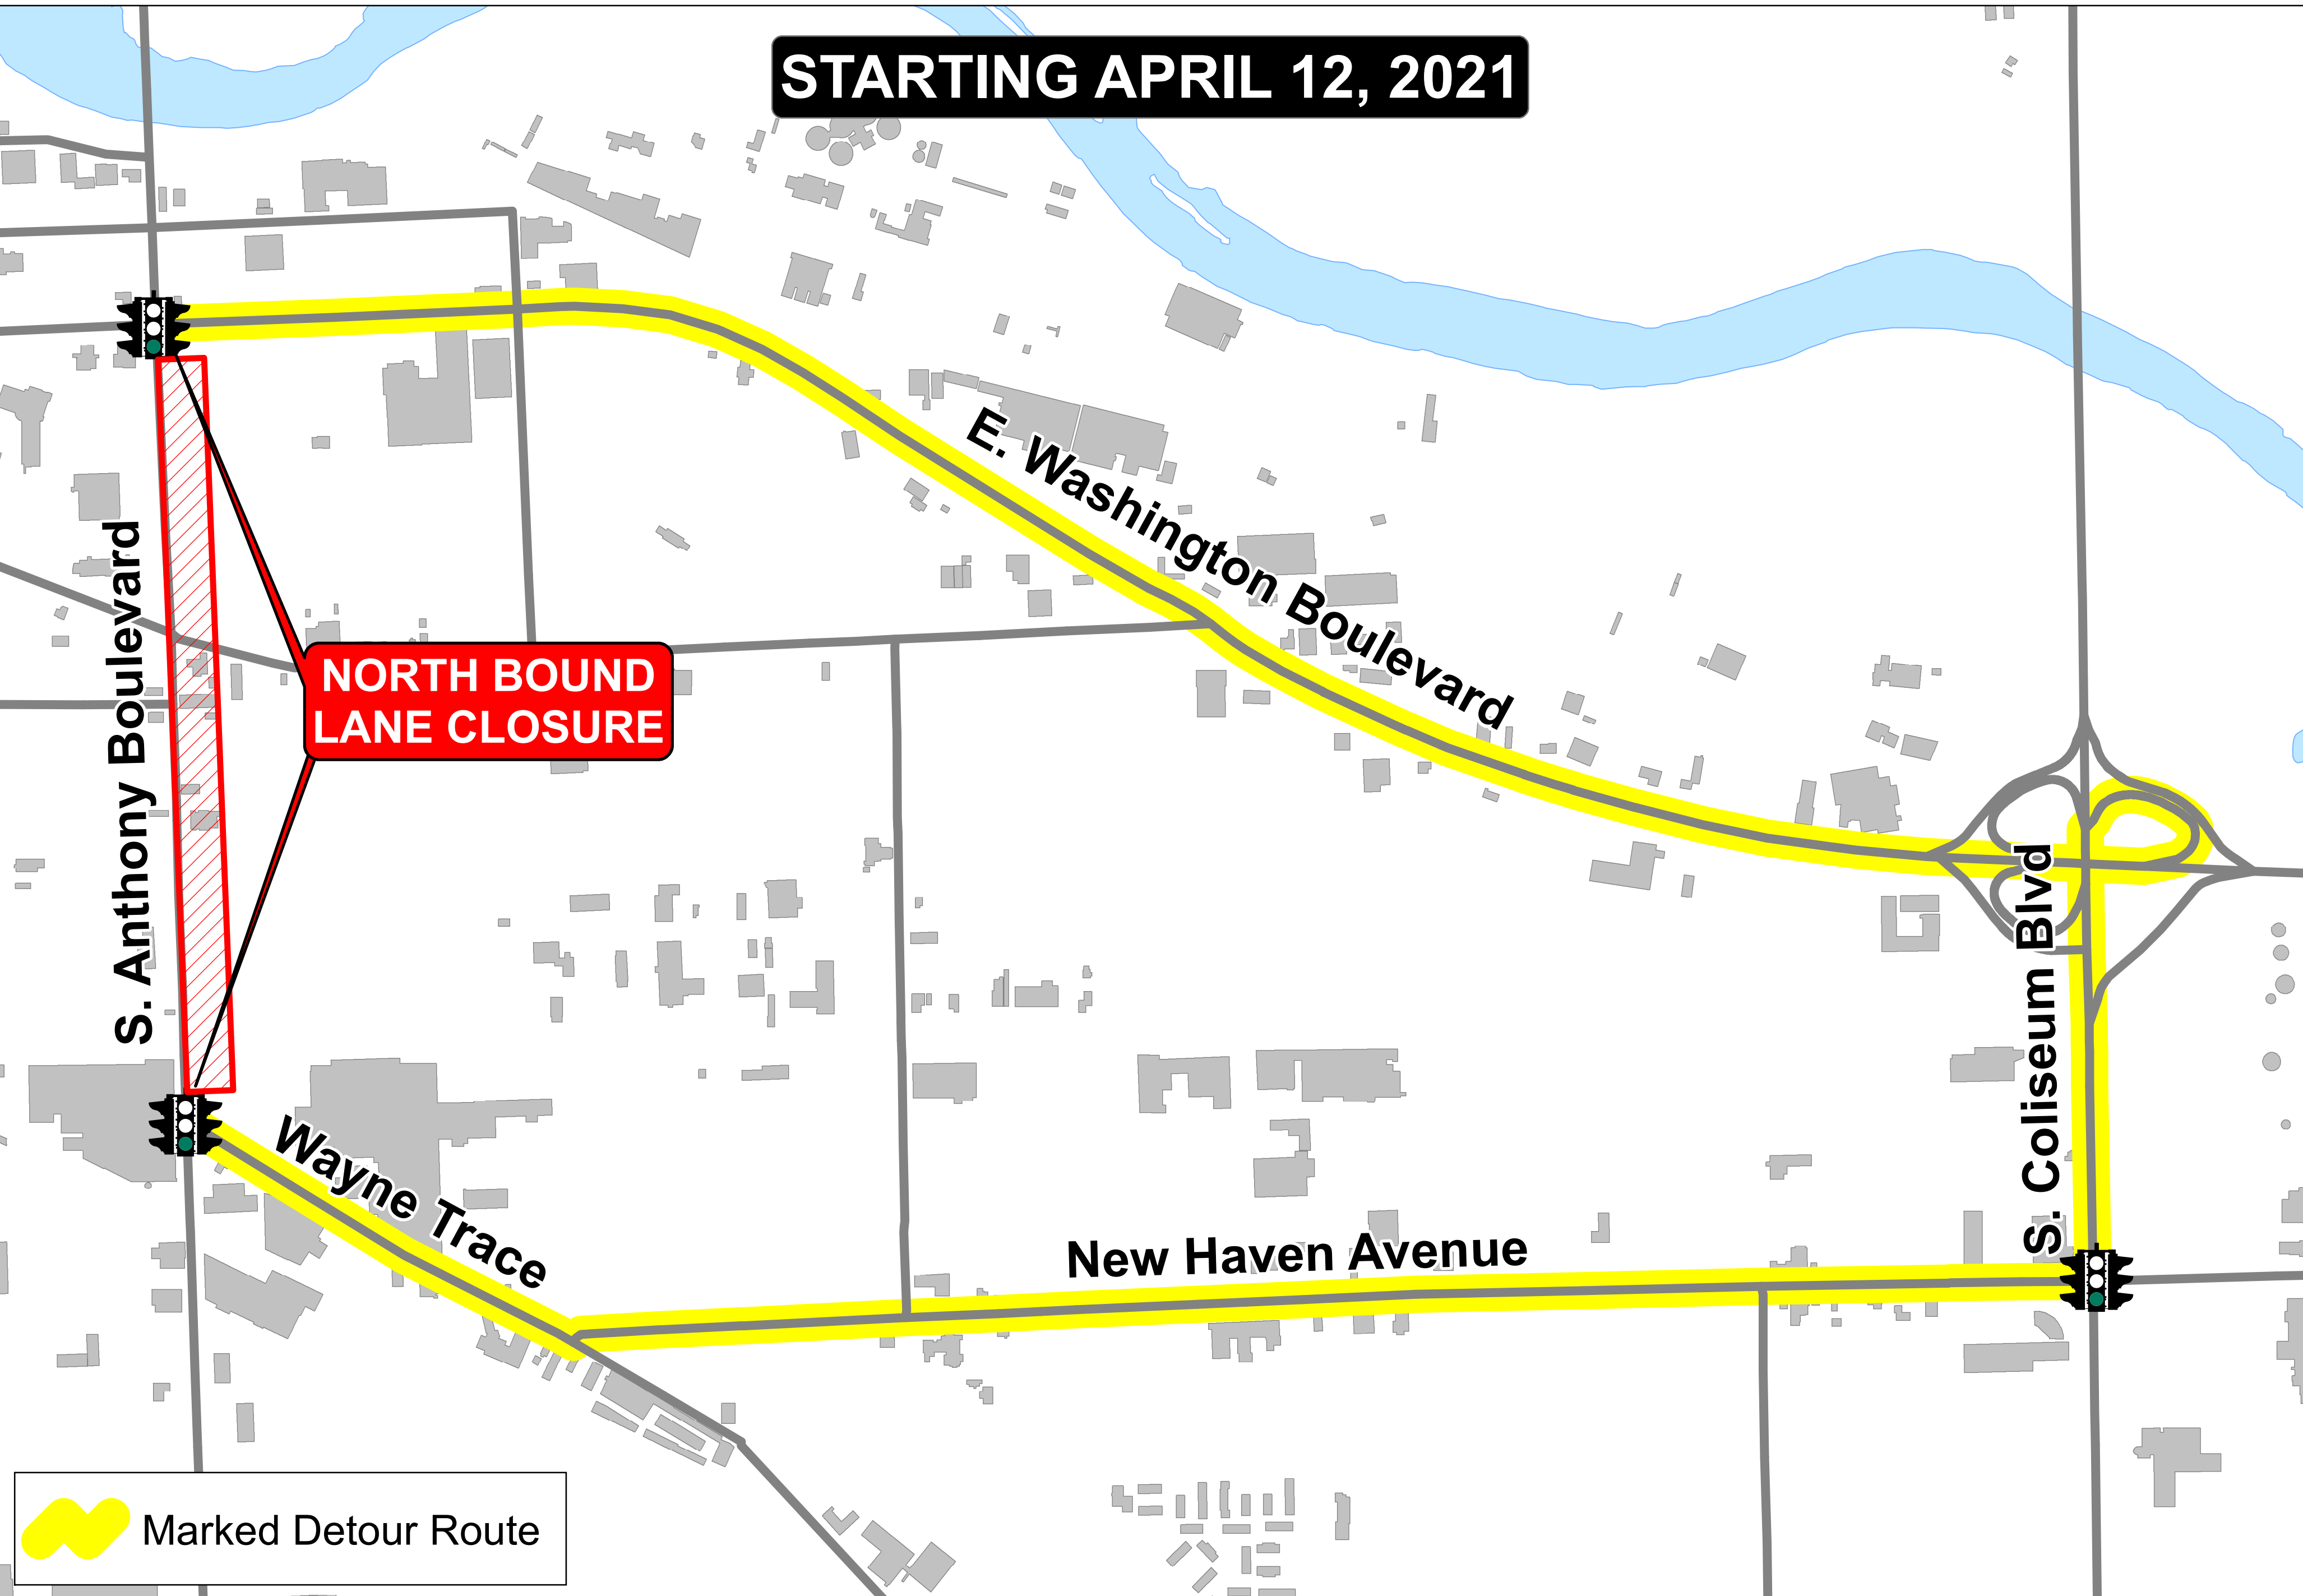

SOUTH ANTHONY BOULEVARD

NORTH BOUND LANE DETOUR

STARTING APRIL 12, 2021

**NORTH BOUND
LANE CLOSURE**

S. Anthony Boulevard

E. Washington Boulevard

Wayne Trace

New Haven Avenue

S. Coliseum Blvd

 Marked Detour Route